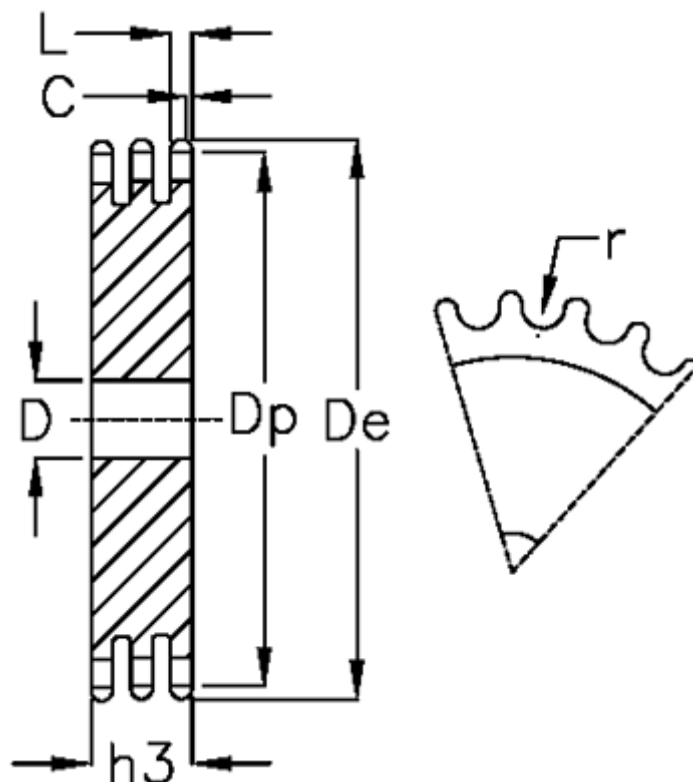

Article number: 616023003060

Description: Plate wheel 06 B-3 Z=60 triplex

Measures

C	= 1
D	= 20
De	= 186
Dp	= 181.99
For chain size	= 3/8 x 7/32
For chain type	= 06 B-3
h3	= 25.6
L	= 5.2

Number of teeth	= 60
r	= 6.35